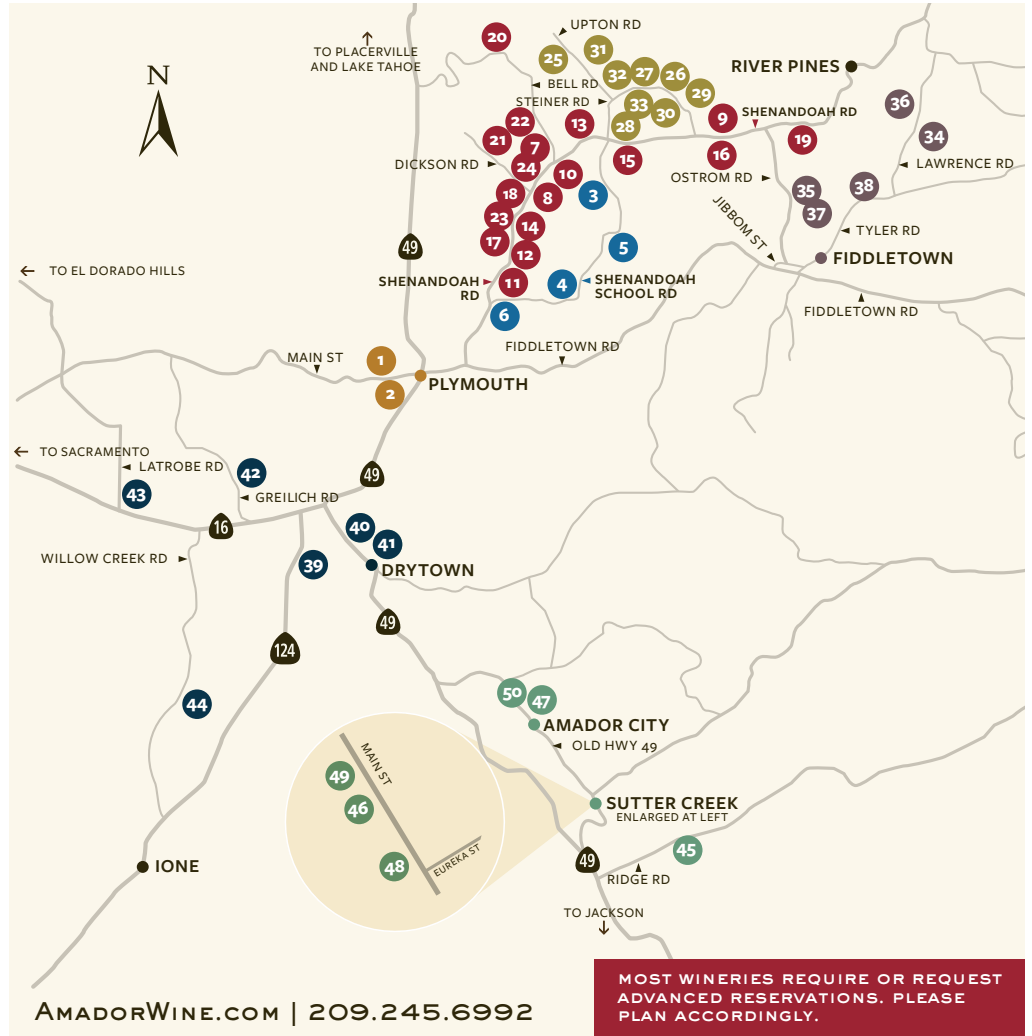

● STEINER ROAD

1. 25 Bella Grace Vineyards & Wine Cave
   22715 Upton Rd., Plymouth, Fri-Sun, 11AM-4PM
2. 26 Charles Spinetta Winery | 12557 Steiner Rd.,
   Plymouth, Mon 10AM-3PM; Thu-Sat 10AM-3PM

1. 27 Deaver Vineyards | 12455 Steiner Rd., Plymouth,
   Daily 10:30AM-5PM
2. 28 Dillian Wines | 12138 Steiner Rd., Plymouth,
   Fri-Sun 11AM-4PM
3. 29 Dobra Zemlja Winery | 12505 Steiner Rd.,
   Plymouth, Daily 11AM-4:30PM
4. 30 Iron Hub Winery | 12500 Steiner Rd., Plymouth,
   Thu-Mon 11AM-5PM
5. 31 Linsteadt Family Winery | 23200 Upton Rd.,
   Plymouth, Fri-Sun 10:30AM-4:30PM by appt. only.
6. 32 Rombauer Vineyards | 12225 Steiner Rd.,
   Plymouth, Daily 10AM-5PM
7. 33 Shenandoah Vineyards | 12300 Steiner Rd.,
   Plymouth, Mon-Fri 10AM-5PM

● FIDDLETOWN

1. 34 Dianda Vineyards | 22105 Lawrence Rd.,
   Fiddletown, Sat-Sun 11:30AM-5:30PM
2. 35 Lusso Della Terra | 21390 Ostrom Rd.,
   Fiddletown, Fri-Sun 11AM-5PM
3. 36 Morse Wines and Il Gioiello Winery | 22355
   Lawrence Rd., Fiddletown, Check website or call
   winery for hours.
4. 37 PleinAir Vineyards | 21090 Ostrom Rd.,
   Fri-Sun 11AM-5PM
5. 38 Rubidoux Ridge Vineyards | 15000 Tyler Rd.,
   Fri-Sun 11AM-4:30PM, Opening winter 2021.

● WEST END

1. 39 Convergence Vineyards | 14650 Hwy. 124,
   Plymouth, Fri-Sun 10AM-5PM
2. 40 Drytown Cellars | 16030 Hwy. 49, Drytown,
   Mon-Sun 11AM-4PM; Fri-Sun 10AM-5PM
3. 41 Feist Wines | 15950 Hwy. 49, Drytown,
   By appointment only.
4. 42 Rancho Victoria | 16920 Greilich Rd., Plymouth,
   Daily 11AM-5PM
5. 43 Sera Fina Cellars | 17000 Latrobe Rd., Plymouth,
   Thu-Sun 10AM-4PM by appointment only.
6. 44 Tanis Vineyards | 13120 Willow Creek Rd., Ione,
   Fri-Sun 10AM-5:30PM; Mon-Thu by appt.

● AMADOR CITY, SUTTER CREEK

1. 45 Avio Vineyards and Winery | 14520 Ridge Rd.,
   Sutter Creek, Fri-Sun 11AM-5PM
2. 46 Bella Grace Sutter Creek Tasting Room
   73 Main St., Sutter Creek, Daily 11AM-4PM
3. 47 Holgate Hill Winery | 14204 Hwy. 49 #5,
   Amador City, Fri-Sat 12-6PM; Sun 12-4PM
4. 48 Le Mulet Rouge | 59 Main St., Sutter Creek,
   Thu-Mon 11AM-6PM
5. 49 Scott Harvey Sutter Creek Tasting Rm.
   79 Main St., Sutter Creek, Daily 12PM-5PM
6. 50 The End of Nowhere | 14204 Main St.,
   Amador City, Fri-Sat 11AM-8PM, Sun 11AM-6PM