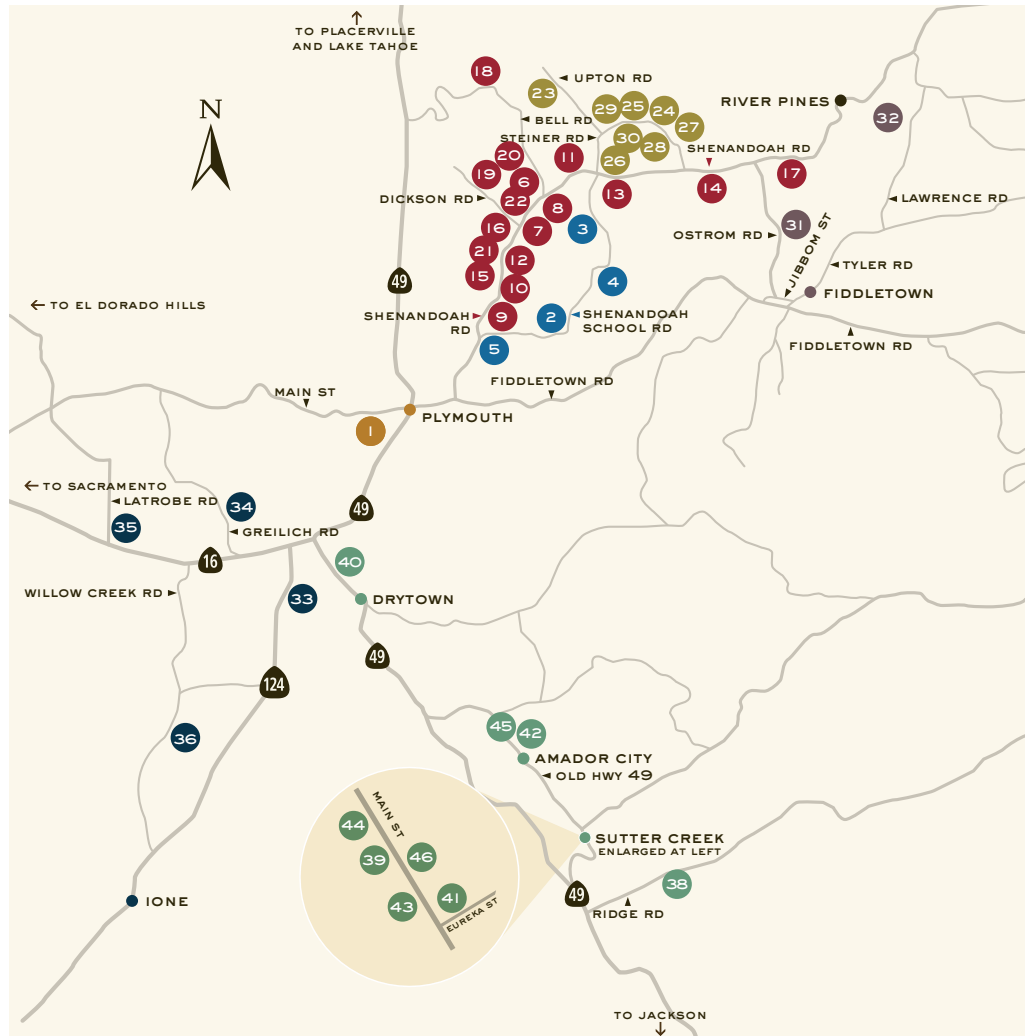

AMADOR COUNTY WINERIES

● PLYMOUTH CITY

- 1 Prospect Cellars
9506 Main St., Plymouth, Fri-Sun noon-5PM

● SHENANDOAH SCHOOL ROAD

- 2 Di Arie Vineyards & Winery | 19919 Shenandoah School Rd., Plymouth, Fri-Mon 11AM-4:30PM
- 3 Cooper Vineyards
21365 Shenandoah School Rd., Plymouth
Thu-Mon 11AM-4:45PM (last tasting at 4:30PM)
- 4 Terra d'Oro Winery
20680 Shenandoah School Rd., Plymouth,
Thu-Mon 10AM-4:15PM by appointment only.
- 5 Wilderotter Vineyard | 19890 Shenandoah School Rd., Plymouth, Daily 10:30AM-5PM

- 26 Dillian Wines | 12138 Steiner Rd., Plymouth, Fri-Sun 11AM-4PM

- 27 Dobra Zemlja Winery | 12505 Steiner Rd., Plymouth, Daily 11AM-4:30PM

- 28 Iron Hub Winery | 12500 Steiner Rd., Plymouth, Thu-Mon 11AM-5PM

● AMADOR CITY, DRYTOWN, AND SUTTER CREEK

- 38 Avio Vineyards and Winery | 14520 Ridge Rd., Sutter Creek, Fri-Sun 11AM-5PM

- 39 Bella Grace Sutter Creek Tasting Room
73 Main St., Sutter Creek, Fri-Sun 11AM-4PM

- 43 Le Mulet Rouge | 59 Main St., Sutter Creek, Thu-Mon 12-6PM

- 44 Scott Harvey Sutter Creek Tasting Rm.
79 Main St., Sutter Creek, Thu-Sun 11AM-4PM

- 45 The End of Nowhere | 14204 Main St., Amador City, Fri-Sat 11am-8pm, Sun 11AM-6PM