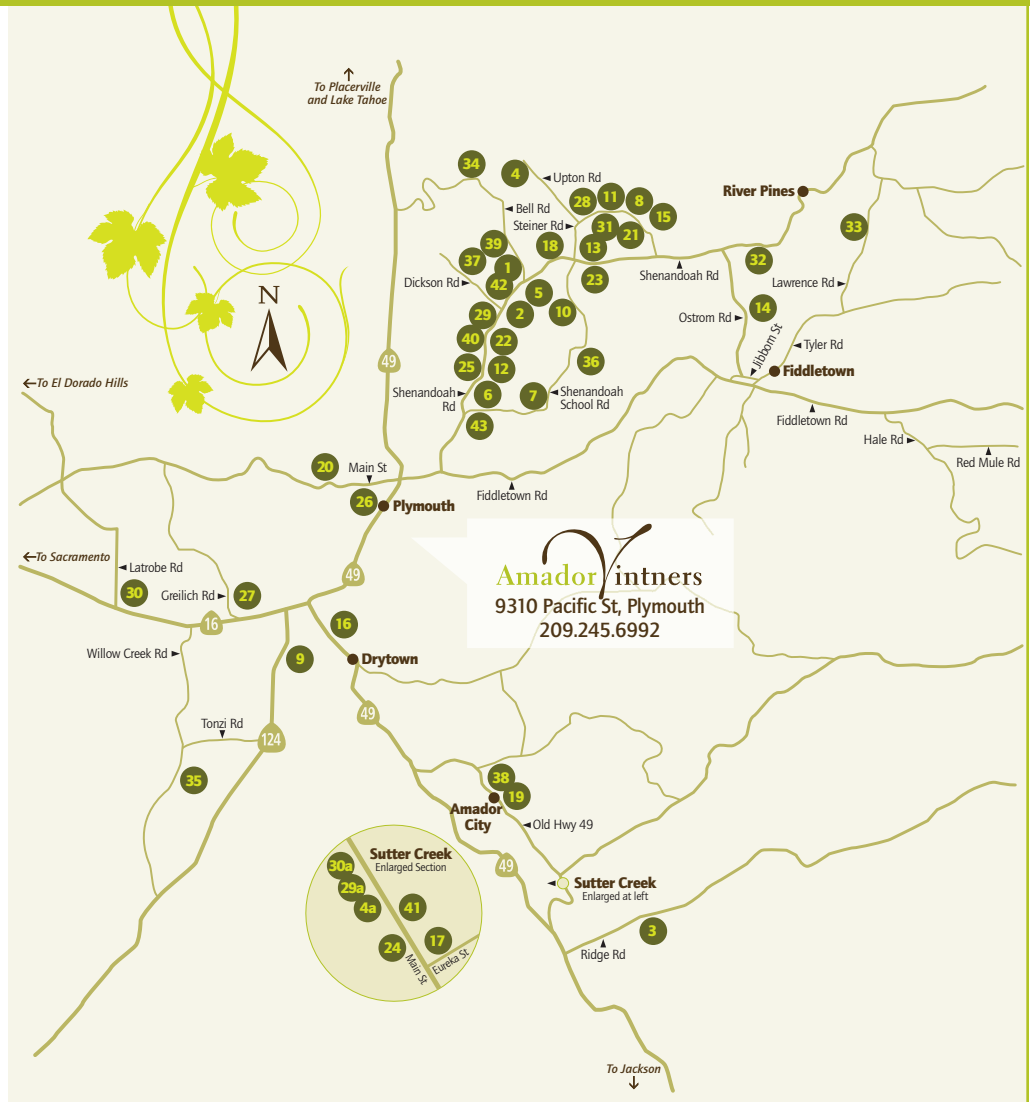

- 25** PAUL J. WINES | 10775 Shenandoah Rd, Plymouth | Daily 10:30am-5pm
- 26** PROSPECT CELLARS | 9506 Main St, Plymouth | Thu-Sun 11am-5pm
- 27** RANCHO VICTORIA | 16920 Greilich Rd, Plymouth | Fri-Sun 11am-5pm
- 28** ROMBAUER VINEYARDS | 12225 Steiner Rd, Plymouth | Daily 10am-5pm
- 29** SCOTT HARVEY WINES | 10861 Shenandoah Rd, Plymouth | Daily 11am-5pm
- 29a** 79 Main St, Sutter Creek | Daily 11am-5pm
- 30** SERA FINA CELLARS | 17000 Latrobe Rd, Plymouth | Thu-Sun 10:30am-5:30pm | By appt for groups of 6+
- 30a** SERA FINA 2 | 83 Main St, Sutter Creek | Thu-Sun 11am-5pm
- 31** SHENANDOAH VINEYARDS | 12300 Steiner Rd, Plymouth | Daily: Summer 10am-5pm | Winter 10am-4:30pm
- 32** SOBON ESTATE | 14430 Shenandoah Rd, Plymouth | Daily 10am-5pm | Winter 10am-4:30pm
- 33** SOUTH SLOPE WINES | 22355 Lawrence Rd, Fiddletown | Fri by appt | Sat-Sun noon-5pm
- 34** STORY WINERY | 10525 Bell Rd, Plymouth | Mon-Thu noon-4pm | Fri-Sun 11am-5pm
- 35** TANIS VINEYARDS | 13120 Willow Creek Rd, Lone | Fri-Sat 10am-5:30pm | Sun 11am-5:30pm | Mon-Thu by appt
- 36** TERRA D'ORO/MONTEVINA WINERY | 20680 Shenandoah School Rd, Plymouth | Daily 10am-4:15pm (last flight served) | By appt for groups of 6+
- 37** TERRE ROUGE/EASTON WINES | 10801 Dickson Rd, Plymouth | Thu-Mon 11am-4pm
- 38** THE END OF NOWHERE | 14204 Main St, Amador City | Fri-Sat 11am-8pm | Sun 11am-6pm
- 39** TKC VINEYARDS | 11001 Valley Dr, Plymouth | Sat 11am-5pm | Sun 1-5pm | By appt
- 40** TURLEY WINE CELLARS | 10851 Shenandoah Rd, Plymouth | Daily 10am-5pm
- 41** UPHILL VINEYARDS | 46 Main St, Sutter Creek | Sat-Sun 11am-5pm | By appt
- 42** VINO NOCETO | 11011 Shenandoah Rd, Plymouth | Weekdays 11am-4pm | Weekends 11am-5pm | Farm-to-Glass Tours: Daily 11am, Call for reservations
- 43** WILDEROTTER VINEYARD | 19890 Shenandoah School Rd, Plymouth | Daily 10:30am-5pm