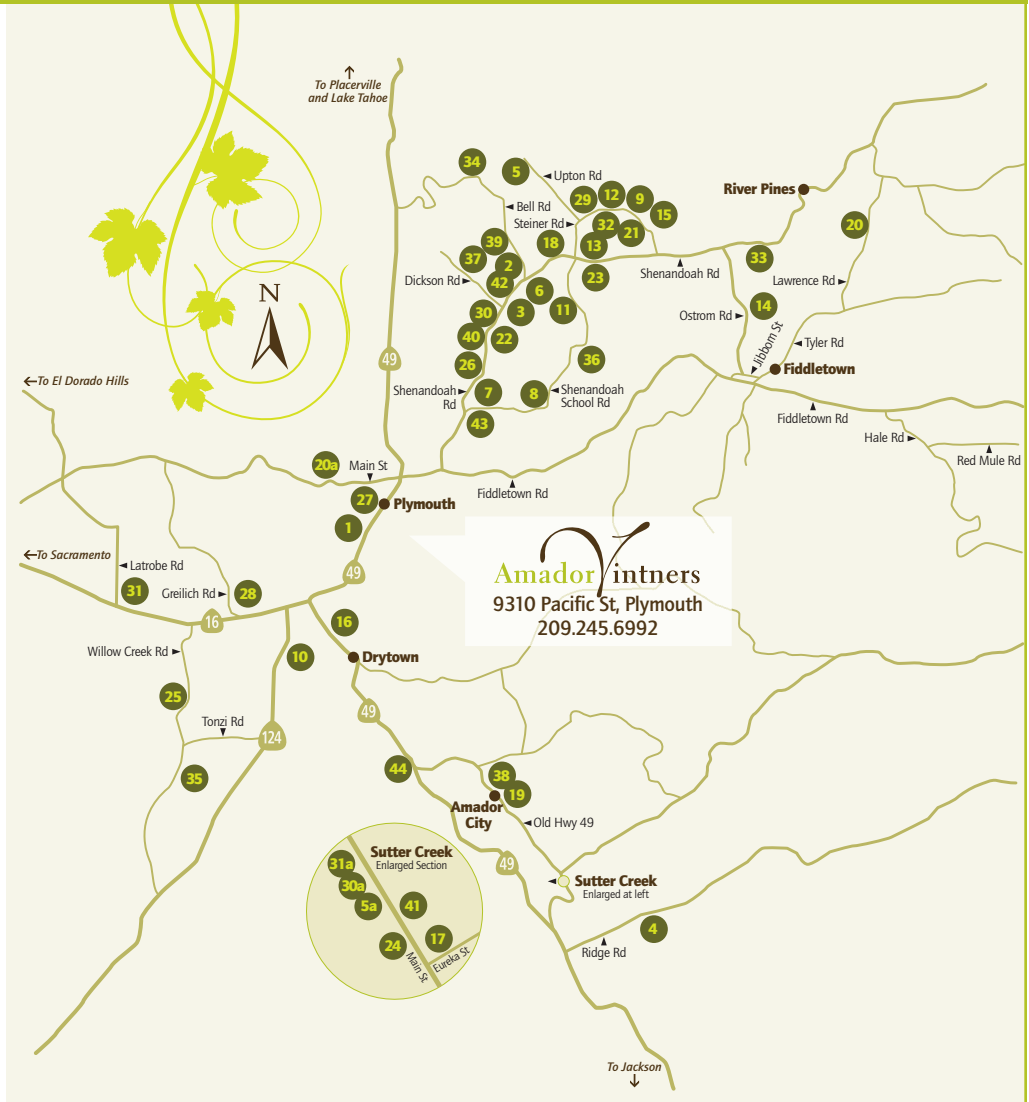

- 26** PAUL J. WINES | 10775 Shenandoah Rd, Plymouth | Thu-Sun 10:30am-5pm and most holiday Mondays
- 27** PROSPECT CELLARS | 9506 Main St, Plymouth
Thu-Sun 11am-5pm
- 28** RANCHO VICTORIA | 16920 Greilich Rd, Plymouth
Fri-Sun 11am-5pm
- 29** ROMBAUER VINEYARDS | 12225 Steiner Rd, Plymouth | Daily 10am-5pm
- 30** SCOTT HARVEY WINES | 10861 Shenandoah Rd, Plymouth | Daily 11am-5pm
- 30a** 79 Main St, Sutter Creek | Daily 11am-5pm
- 31** SERA FINA CELLARS | 17000 Latrobe Rd, Plymouth
Thu-Sun 10:30am-5:30pm | By appt for groups of 6+
- 31a** SERA FINA 2 | 83 Main St, Sutter Creek
Thu-Sun 11am-5pm
- 32** SHENANDOAH VINEYARDS | 12300 Steiner Rd, Plymouth | Daily: Summer 10am-5pm
Winter 10am-4:30pm
- 33** SOBON ESTATE | 14430 Shenandoah Rd, Plymouth | Daily 10am-5pm | Winter 10am-4:30pm
- 34** STORY WINERY | 10525 Bell Rd, Plymouth
Mon-Thu noon-4pm | Fri-Sun 11am-5pm
- 35** TANIS VINEYARDS | 13120 Willow Creek Rd, Ione
Fri-Sat 10am-5:30pm | Sun 11am-5:30pm | Mon-Thu by appt
- 36** TERRA D'ORO/MONTEVINA WINERY
20680 Shenandoah School Rd, Plymouth | Daily 10am-4:15pm (last flight served) | By appt for groups of 6+
- 37** TERRE ROUGE/EASTON WINES
10801 Dickson Rd, Plymouth | Thu-Mon 11am-4pm
- 38** THE END OF NOWHERE | 14204 Main St, Amador City | Fri-Sat 11am-8pm | Sun 11am-6pm
- 39** TKC VINEYARDS | 11001 Valley Dr, Plymouth
Sat 11am-5pm | Sun 1-5pm | By appt
- 40** TURLEY WINE CELLARS | 10851 Shenandoah Rd, Plymouth | Daily 10am-5pm
- 41** UPHILL VINEYARDS | 46 Main St, Sutter Creek | Sat-Sun 11am-5pm | By appt
- 42** VINO NOCETO | 11011 Shenandoah Rd, Plymouth
Weekdays 11am-4pm | Weekends 11am-5pm
Farm-to-Glass Tours: Daily 11am, Call for reservations
- 43** WILDEROTTER VINEYARD | 19890 Shenandoah School Rd, Plymouth | Daily 10:30am-5pm
- 44** WINE TREE FARM WINERY | 14467 Hwy 49, Amador City | Fri-Sun and holidays 11am-5pm