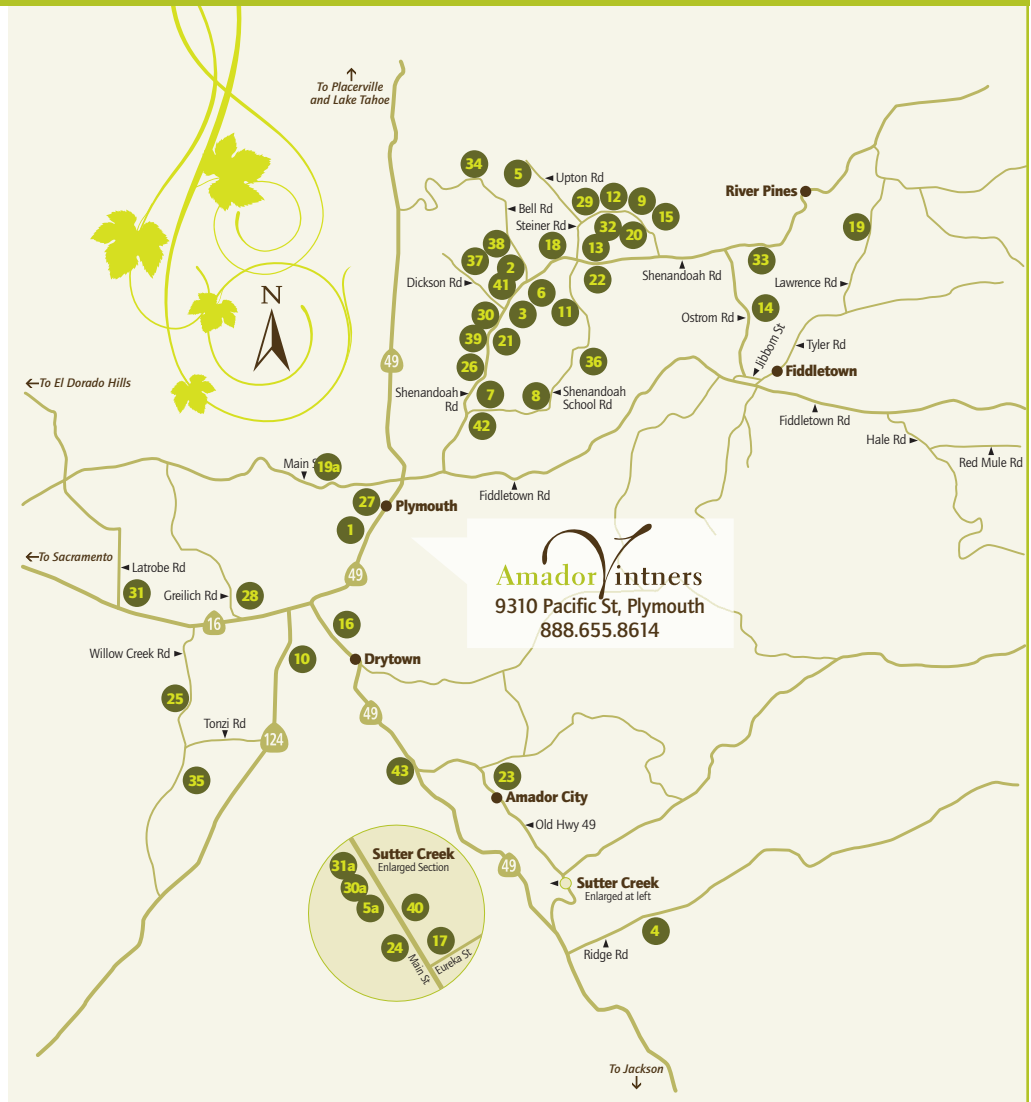

- 26** PAUL J. WINES | 10775 Shenandoah Rd, Plymouth | Thu-Sun 10:30am-5pm and most holiday Mondays
- 27** PROSPECT CELLARS | 9506 Main St, Plymouth  
Thu-Sun 11am-5pm
- 28** RANCHO VICTORIA | 16920 Greilich Rd, Plymouth  
Fri-Sun 11am-5pm
- 29** RENWOOD WINERY | 12225 Steiner Rd, Plymouth  
Mon-Fri 11am-5pm | Sat and Sun 11am-6pm
- 30** SCOTT HARVEY WINES | 10861 Shenandoah Rd, Plymouth | Daily 11am-5pm
- 30a** 79 Main St, Sutter Creek | Daily 11am-5pm
- 31** SERA FINA CELLARS | 17000 Latrobe Rd, Plymouth  
Thu-Sun 10:30am-5:30pm | By appt for groups of 6+
- 31a** SERA FINA 2 | 83 Main St, Sutter Creek  
Thu-Sun 11am-5pm
- 32** SHENANDOAH VINEYARDS | 12300 Steiner Rd, Plymouth | Daily: Summer 10am-5pm  
Winter 10am-4:30pm
- 33** SOBON ESTATE | 14430 Shenandoah Rd, Plymouth | Daily 10am-5pm | Winter 10am-4:30pm
- 34** STORY WINERY | 10525 Bell Rd, Plymouth  
Mon-Thu noon-4pm | Fri-Sun 11am-5pm
- 35** TANIS VINEYARDS | 13120 Willow Creek Rd, Ione  
Fri-Sat 10am-5:30pm | Sun 11am-5:30pm | Mon-Thu by appt
- 36** TERRA D'ORO/MONTEVINA WINERY  
20680 Shenandoah School Rd, Plymouth | Daily 10am-4:15pm (last flight served) | By appt for groups of 6+
- 37** TERRE ROUGE/EASTON WINES  
10801 Dickson Rd, Plymouth | Thu-Mon 11am-4pm
- 38** TKC VINEYARDS | 11001 Valley Dr, Plymouth  
Sat 11am-5pm | Sun 1-5pm | By appt
- 39** TURLEY WINE CELLARS | 10851 Shenandoah Rd, Plymouth | Daily 10am-5pm
- 40** UPHILL VINEYARDS | 46 Main St, Sutter Creek | Sat-Sun 11am-5pm | By appt
- 41** VINO NOCETO | 11011 Shenandoah Rd, Plymouth  
Weekdays 11am-4pm | Weekends 11am-5pm  
Farm-to-Glass Tours: Daily 11am, Call for reservations
- 42** WILDEROTTER VINEYARD | 19890 Shenandoah School Rd, Plymouth | Daily 10:30am-5pm
- 43** WINE TREE FARM WINERY | 14467 Hwy 49, Amador City | Fri-Sun and holidays 11am-5pm