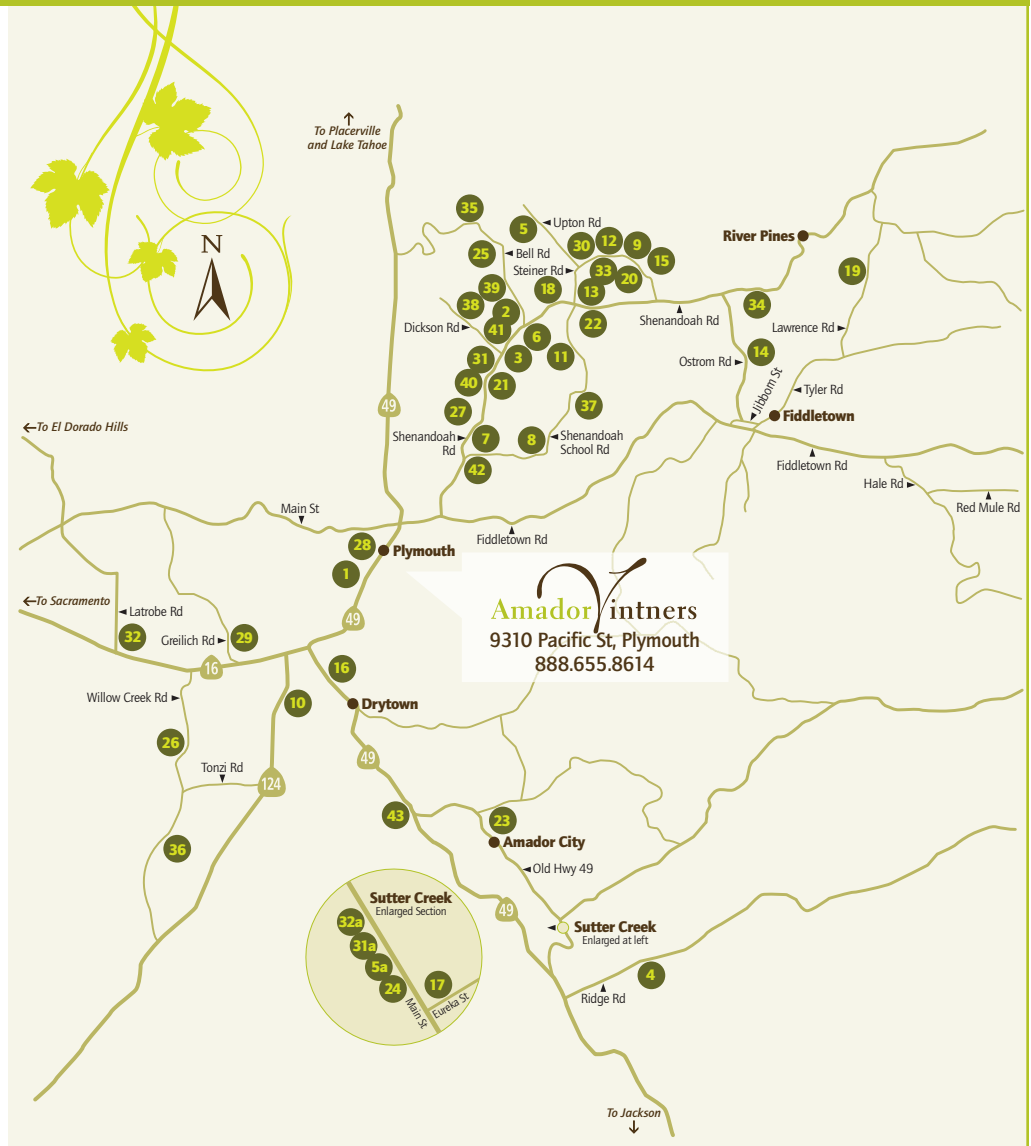

- 25** MABERA WINES | 10601 Valley Dr, Plymouth  
Fri-Sun 11am-5pm
- 26** NUA DAIR VINEYARDS | 13825 Willow Creek Rd,  
Ione | Sat and Sun 11am-5:30pm
- 27** PAUL J. WINES | 10775 Shenandoah Rd,  
Plymouth | Fri-Sun 10:30am-5pm
- 28** PROSPECT CELLARS | 9506 Main St, Plymouth  
Thu-Mon 10am-6pm
- 29** RANCHO VICTORIA | 16920 Greilich Rd, Plymouth  
Fri-Sun 11am-5pm
- 30** RENWOOD WINERY | 12225 Steiner Rd, Plymouth  
Mon-Fri 11am-5pm | Sat and Sun 11am-6pm
- 31** SCOTT HARVEY WINES | 10861 Shenandoah Rd,  
Plymouth | Daily 11am-5pm
- 31a** 79 Main St, Sutter Creek | Daily 11am-5pm
- 32** SERA FINA CELLARS | 17000 Latrobe Rd, Plymouth  
Fri-Sun 10:30am-5:30pm
- 32a** SERA FINA 2 | 83 Main St, Sutter Creek  
Thu-Sun 10:30am-5:30pm
- 33** SHENANDOAH VINEYARDS | 12300 Steiner Rd,  
Plymouth | Daily: Summer 10am-5pm  
Winter 10am-4:30pm
- 34** SOBON ESTATE | 14430 Shenandoah Rd,  
Plymouth | Daily: Summer 9:30am-5pm | Winter  
9:30am-4:30pm
- 35** STORY WINERY | 10525 Bell Rd, Plymouth  
Mon-Thu noon-4pm | Fri-Sun 11am-5pm
- 36** TANIS VINEYARDS | 13120 Willow Creek Rd, Ione  
Fri-Sun 10am-5:30pm | Midweek by appt
- 37** TERRA D'ORO/MONTEVINA WINERY  
20680 Shenandoah School Rd, Plymouth | Daily  
10am-4:30pm
- 38** TERRE ROUGE/EASTON WINES  
10801 Dickson Rd, Plymouth | Thu-Mon 11am-4pm  
Sep-Oct Daily 11am-4pm
- 39** TKC VINEYARDS | 11001 Valley Dr, Plymouth  
Sat 11am-5pm | Sun 1-5pm | By appt
- 40** TURLEY WINE CELLARS | 10851 Shenandoah Rd,  
Plymouth | Daily 10am-5pm
- 41** VINO NOCETO | 11011 Shenandoah Rd, Plymouth  
Weekdays 11am-4pm | Weekends 11am-5pm
- 42** WILDEROTTER VINEYARD | 19890 Shenandoah  
School Rd, Plymouth | Daily 10:30am-5pm
- 43** WINE TREE FARM WINERY | 14467 Hwy 49,  
Amador City | Fri-Sun 11am-5pm | By appt