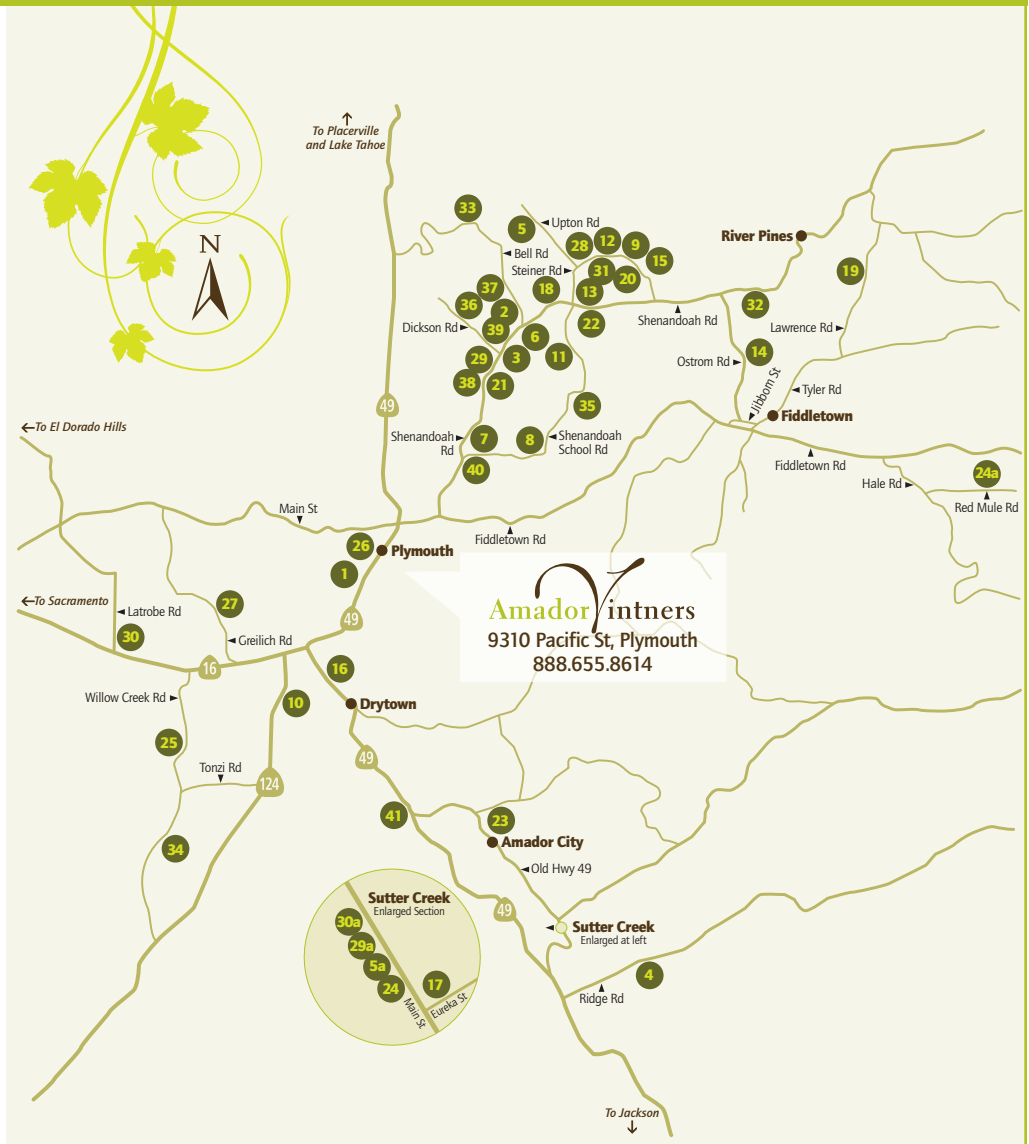

- 1** 24 BRIX | 17585 Hwy 49, Plymouth
Fri-Sun 11am-5pm
- 2** AMADOR CELLARS
11093 Shenandoah Rd, Plymouth | Daily 11am-5pm
- 3** ANDIS WINES | 11000 Shenandoah Rd, Plymouth
Daily 11am-4:30pm
- 4** AVIO VINEYARDS & WINERY | 14520 Ridge Rd,
Sutter Creek | Fri-Sun 11am-5pm | By appt
- 5** BELLAGRACE VINEYARDS
22715 Upton Rd, Plymouth | Fri-Sun 11am-5pm
- 5a** 73 Main St, Sutter Creek | Thu-Mon 11am-5pm
Apr-Sep Music Fri 6-9pm
- 6** BORJÓN WINERY | 11270 Shenandoah Rd,
Plymouth | Thu-Mon 11am-5pm
- 7** BRAY VINEYARDS | 10590 Shenandoah Rd,
Plymouth | Mon, Wed-Fri 11am-4pm | Sat and
Sun 10am-5pm
- 8** C.G. DI ARIE VINEYARD & WINERY
19919 Shenandoah School Rd, Plymouth | Fri-Mon
11am-4:30pm
- 9** CHARLES SPINETTA WINERY | 12557 Steiner Rd,
Plymouth | Sat and Sun 10am-4:30pm | Mon, Thu, Fri
8am-4pm
- 10** CONVERGENCE VINEYARDS | 14650 Hwy 124,
Plymouth | Fri-Sun 10am-5pm
- 11** COOPER VINEYARDS | 21365 Shenandoah School
Rd, Plymouth | Thu-Mon 11am-4:45pm
- 12** DEAVER VINEYARDS | 12455 Steiner Rd,
Plymouth | Daily 10:30am-5pm
- 13** DILLIAN WINES | 12138 Steiner Rd, Plymouth
Fri-Sun 11am-4:30pm
- 14** DISTANT CELLARS | 21390 Ostrom Rd,
Fiddletown | Thu-Sun 10:30am-5:30pm
- 15** DOBRA ZEMLJA | 12505 Steiner Rd, Plymouth
Daily: Summer 10am-5pm | Winter 10am-4:30pm
- 16** DRYTOWN CELLARS | 16030 Hwy 49, Drytown
Daily 11am-5pm
- 17** FEIST WINES | 15 Eureka St, Sutter Creek | Fri-Sun
11am-5pm
- 18** HELWIG VINEYARDS & WINERY
11555 Shenandoah Valley Rd, Plymouth | Daily
10:30am-4:30pm
- 19** IL GIOIELLO WINERY/MORSE WINES | 22355
Lawrence Rd, Fiddletown | Sat and Sun 11am-4:30pm
Fri by appt | Extended holiday weekends
- 20** IRON HUB WINERY | 12500 Steiner Rd, Plymouth
Fri-Mon 11am-5pm
- 21** JEFF RUNQUIST WINES | 10776 Shenandoah Rd,
Plymouth | Thu-Mon 11am-5pm
- 22** KARMÈRE VINEYARDS & WINERY
11970 Shenandoah Rd, Plymouth | Daily 11am-5pm
- 23** LEGENDRE CELLARS | 14204 Hwy 49 #5,
Amador City | Daily by appt | 1st Fri, Sat, Sun each
month 11am-4pm
- 24** LE MULET ROUGE | 59 Main St, Sutter Creek
Thu-Mon 11am-6pm
- 24a** 16915 Red Mule Rd, Fiddletown