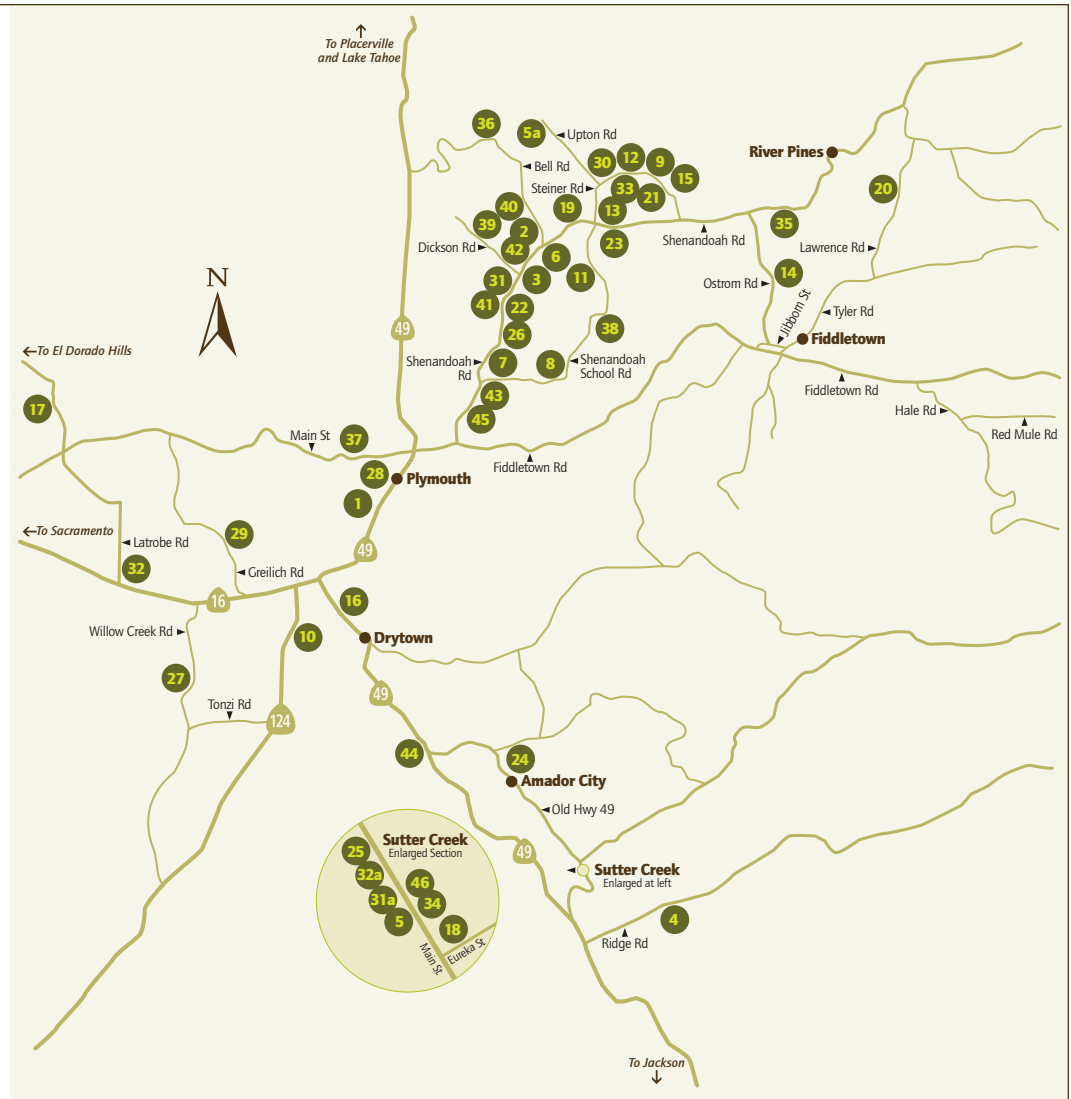

- 46 MABERA WINES *NEW Listing***  
76 3/4 Main St, Sutter Creek
- 26 NINE GABLES VINEYARDS**  
10778 Shenandoah Rd, Plymouth
- 27 NUA DAIR VINEYARDS**  
13825 Willow Creek Rd, Ione
- 28 PROSPECT CELLARS**  
9506 Main St, Plymouth
- 29 RANCHO VICTORIA**  
16920 Greilich Rd, Plymouth
- 30 RENWOOD WINERY**  
12225 Steiner Rd, Plymouth
- 31 SCOTT HARVEY WINES**  
10861 Shenandoah Rd, Plymouth
- 31a** 79 Main St, Sutter Creek
- 32 SERA FINA CELLARS**  
17000 Latrobe Rd, Plymouth
- 32a CINQUE**  
83 Main St, Sutter Creek
- 33 SHENANDOAH VINEYARDS**  
12300 Steiner Rd, Plymouth
- 34 SIERRA RIDGE VINEYARD AND WINERY**  
54 Main St, Sutter Creek
- 35 SOBON ESTATE**  
14430 Shenandoah Rd, Plymouth
- 36 STORY**  
10525 Bell Rd, Plymouth
- 37 TANIS VINEYARDS WINERY**  
Pouring at *Amador Vintage Market*  
9393 Main St, Plymouth
- 38 TERRA D'ORO / MONTEVINA WINERY**  
20680 Shenandoah School Rd, Plymouth
- 39 TERRE ROUGE / EASTON WINES**  
10801 Dickson Rd, Plymouth
- 40 TKC VINEYARDS**  
11001 Valley Dr, Plymouth
- 41 TURLEY WINE CELLARS**  
10851 Shenandoah Rd, Plymouth
- 42 VINO NOCETO**  
11011 Shenandoah Rd, Plymouth
- 43 WILDEROTTER VINEYARD**  
19890 Shenandoah School Rd, Plymouth
- 44 WINE TREE FARM WINERY**  
14467 Hwy 49, Amador City
- 45 YOUNG'S VINEYARD**  
10120 Shenandoah Rd, Plymouth