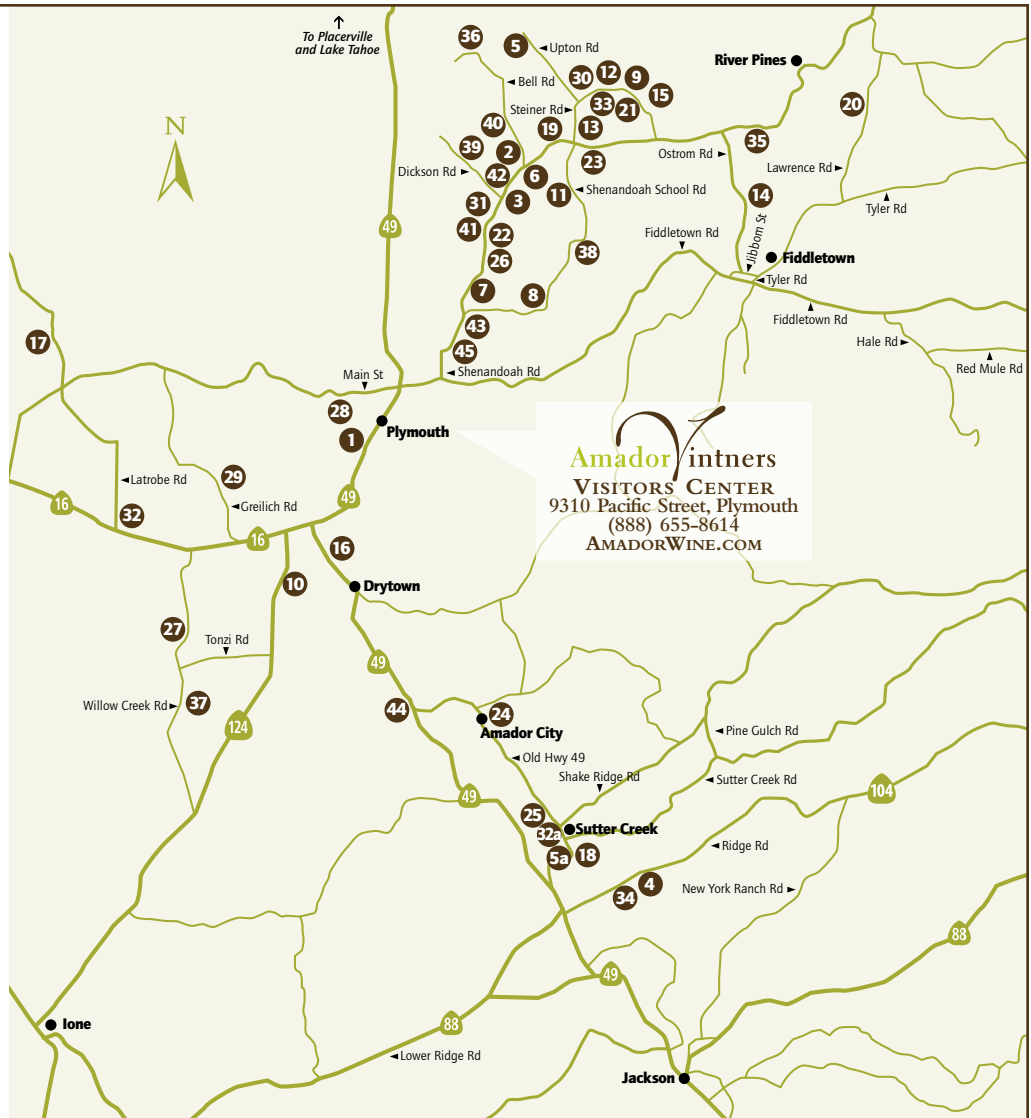

- 26** NINE GABLES VINEYARDS | 10778 Shenandoah
Rd, Plymouth | Thu-Sun 11am-5pm; Mon-Wed
11am-4pm
- 27** NUA DAIR VINEYARDS | 13825 Willow Creek
Rd, Ione | Sat&Sun 11am-5:30pm
- 28** PROSPECT CELLARS | 9506 Main St, Plymouth
Thu-Mon 10am-6pm
- 29** RANCHO VICTORIA | 16920 Greilich Rd,
Plymouth | Check website or phone for appt
- 30** RENWOOD WINERY | 12225 Steiner Rd,
Plymouth | Daily 11am-6pm
- 31** SCOTT HARVEY WINES | 10861 Shenandoah
Rd, Plymouth | Fri-Sun noon-5pm
- 32** SERA FINA CELLARS | 17000 Latrobe Rd,
Plymouth | Fri-Sun 10:30am-5:30pm
- 32a** CINQUE | 83 Main St, Sutter Creek | Thu-Sun
10:30am-5:30pm
- 33** SHENANDOAH VINEYARDS | 12300 Steiner Rd,
Plymouth | Daily: Summer 10am-5pm; Winter
10am-4:30pm
- 34** SIERRA RIDGE VINEYARD AND WINERY
14110 Ridge Rd, Sutter Creek | Fri-Sun 11am-5pm
- 35** SOBON ESTATE | 14430 Shenandoah Rd,
Plymouth | Daily: Summer 9:30am-5pm; Winter
9:30am-4:30pm
- 36** STORY | 10525 Bell Rd, Plymouth | Mon-Thu
noon-4pm; Fri-Sun 11am-5pm
- 37** TANIS VINEYARDS WINERY | 13120 Willow
Creek Rd, Plymouth | Fri-Sun 10am-5:30pm;
Midweek by appt
- 38** TERRA D'ORO / MONTEVINA WINERY
20680 Shenandoah School Rd, Plymouth | Daily
10am-4:30pm
- 39** TERRE ROUGE / EASTON WINES
10801 Dickson Rd, Plymouth | Thu-Mon 11am-
4pm; Sep-Oct Daily 11am-4pm
- 40** TKC VINEYARDS | 11001 Valley Dr, Plymouth
Sat 11am-5pm; Sun 1pm-5pm; By appt
- 41** TURLEY WINE CELLARS | 10851 Shenandoah
Rd, Plymouth | Thu-Mon 10am-5pm
- 42** VINO NOCETO | 11011 Shenandoah Rd,
Plymouth | Weekdays 11am-4pm; Weekends
11am-5pm
- 43** WILDEROTTER VINEYARD | 19890 Shenandoah
School Rd, Plymouth | Daily 10:30am-5pm
- 44** WINE TREE FARM WINERY | 14467 Hwy 49,
Amador City | Fri-Sun 11am-5pm; By appt
- 45** YOUNG'S VINEYARD | 10120 Shenandoah Rd,
Plymouth | Mon, Thu, Fri 11am-4pm; Sat 10:30am-
5pm; Sun 10:30am-4pm