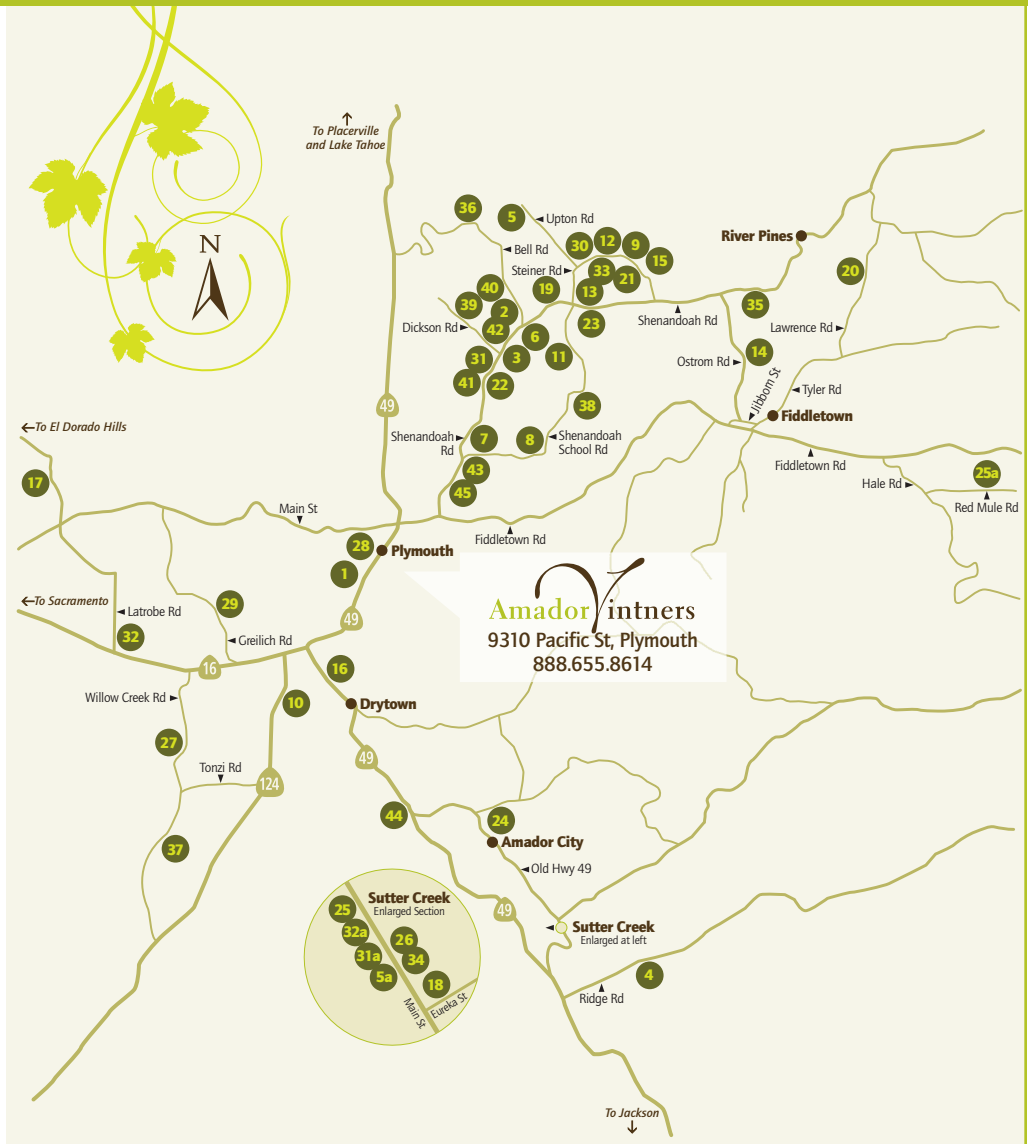

- 27** NUA DAIR VINEYARDS | 13825 Willow Creek Rd,  
Ione | Sat and Sun 11am-5:30pm
- 28** PROSPECT CELLARS | 9506 Main St, Plymouth  
Thu-Mon 10am-6pm
- 29** RANCHO VICTORIA | 16920 Greilich Rd, Plymouth  
Check website or phone for appt
- 30** RENWOOD WINERY | 12225 Steiner Rd, Plymouth  
Daily 11am-6pm
- 31** SCOTT HARVEY WINES | 10861 Shenandoah Rd,  
Plymouth | Fri-Sun noon-5pm
- 31a** 79 Main St, Sutter Creek | Daily 11am-5pm
- 32** SERA FINA CELLARS | 17000 Latrobe Rd, Plymouth  
Fri-Sun 10:30am-5:30pm
- 32a** SERA FINA AT CINQUE | 83 Main St, Sutter Creek  
Thu-Sun 10:30am-5:30pm
- 33** SHENANDOAH VINEYARDS | 12300 Steiner Rd,  
Plymouth | Daily: Summer 10am-5pm | Winter 10am-  
4:30pm
- 34** SIERRA RIDGE WINE & CULINARY  
54 Main St, Sutter Creek | Wed-Sun 11am-5pm
- 35** SOBON ESTATE | 14430 Shenandoah Rd,  
Plymouth | Daily: Summer 9:30am-5pm | Winter  
9:30am-4:30pm
- 36** STORY WINERY | 10525 Bell Rd, Plymouth  
Mon-Thu noon-4pm | Fri-Sun 11am-5pm
- 37** TANIS VINEYARDS | 13120 Willow Creek Rd, Ione  
Fri-Sun 10am-5:30pm | Midweek by appt
- 38** TERRA D'ORO/MONTEVINA WINERY  
20680 Shenandoah School Rd, Plymouth | Daily  
10am-4:30pm
- 39** TERRE ROUGE/EASTON WINES  
10801 Dickson Rd, Plymouth | Thu-Mon 11am-4pm  
Sep-Oct Daily 11am-4pm
- 40** TKC VINEYARDS | 11001 Valley Dr, Plymouth  
Sat 11am-5pm | Sun 1-5pm | By appt
- 41** TURLEY WINE CELLARS | 10851 Shenandoah Rd,  
Plymouth | Daily 10am-5pm
- 42** VINO NOCETO | 11011 Shenandoah Rd, Plymouth  
Weekdays 11am-4pm | Weekends 11am-5pm
- 43** WILDEROTTER VINEYARD | 19890 Shenandoah  
School Rd, Plymouth | Daily 10:30am-5pm
- 44** WINE TREE FARM WINERY | 14467 Hwy 49,  
Amador City | Fri-Sun 11am-5pm | By appt
- 45** YOUNG'S VINEYARD | 10120 Shenandoah Rd,  
Plymouth | Mon, Thu, Fri 11am-4pm | Sat 10:30am-  
5pm | Sun 10:30am-4pm