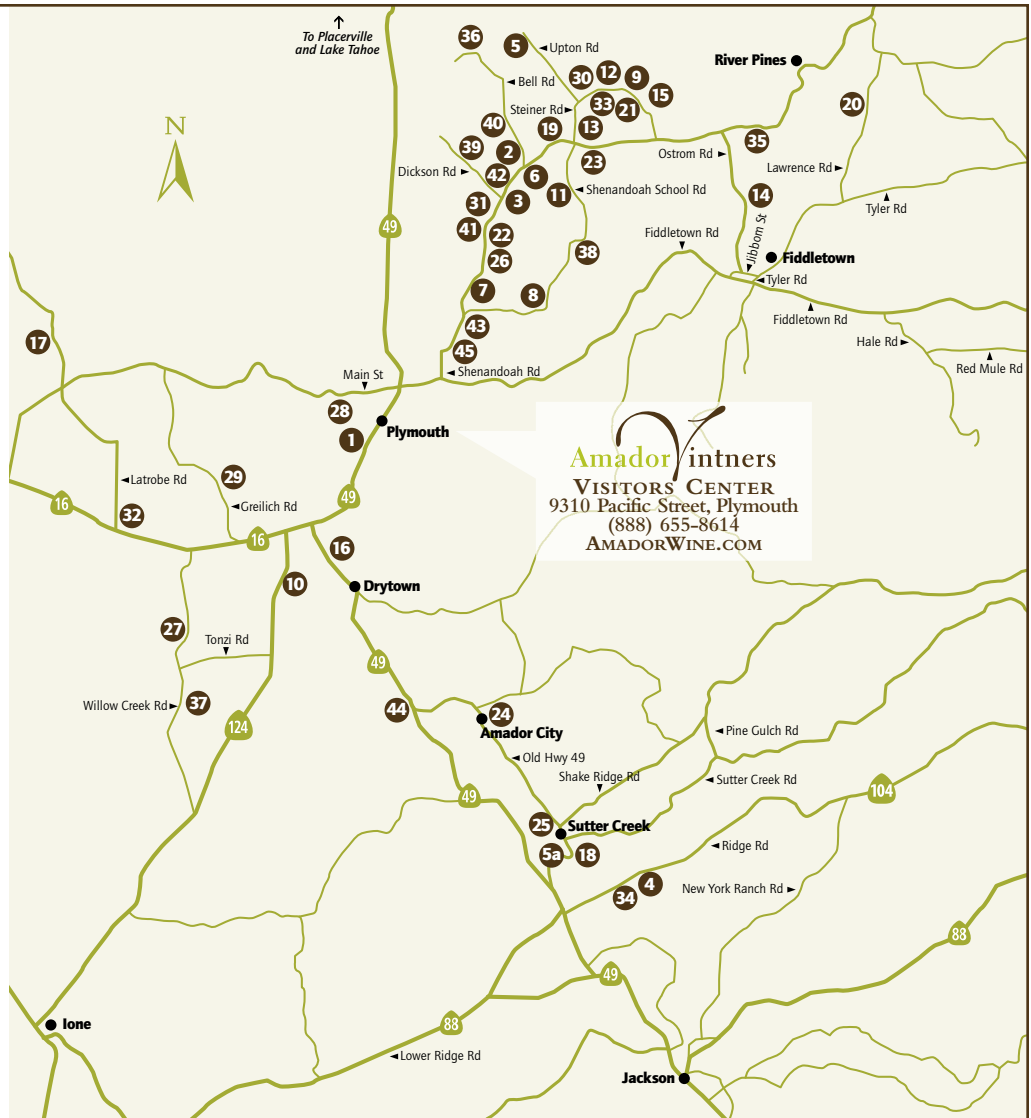

Amador Vintners
VISITORS CENTER
9310 Pacific Street, Plymouth
(888) 655-8614
AMADORWINE.COM

- 26** NINE GABLES VINEYARDS | 10778 Shenandoah
Rd, Plymouth | Thu-Sun 11am-5pm; Mon-Wed
11am-4pm
- 27** NUA DAIR VINEYARDS | 13825 Willow Creek
Rd, Ione | Sat&Sun 11am-5:30pm
- 28** PROSPECT CELLARS | 9506 Main St, Plymouth
Thu-Mon 10am-6pm
- 29** RANCHO VICTORIA | 16920 Greilich Rd,
Plymouth | Check website or phone for appt
- 30** RENWOOD WINERY | 12225 Steiner Rd,
Plymouth | Daily 11am-6pm
- 31** SCOTT HARVEY WINES | 10861 Shenandoah
Rd, Plymouth | Fri-Sun noon-5pm
- 32** SERA FINA CELLARS | 17000 Latrobe Rd,
Plymouth | Fri-Sun 10:30am-5:30pm
- 33** SHENANDOAH VINEYARDS | 12300 Steiner Rd,
Plymouth | Daily: Summer 10am-5pm; Winter
10am-4:30pm
- 34** SIERRA RIDGE VINEYARD AND WINERY
14110 Ridge Rd, Sutter Creek | Fri-Sun 11am-5pm
- 35** SOBON ESTATE | 14430 Shenandoah Rd,
Plymouth | Daily: Summer 9:30am-5pm; Winter
9:30am-4:30pm
- 36** STORY | 10525 Bell Rd, Plymouth | Mon-Thu
noon-4pm; Fri-Sun 11am-5pm
- 37** TANIS VINEYARDS WINERY | 13120 Willow
Creek Rd, Plymouth | Fri-Sun 10am-5:30pm;
Midweek by appt
- 38** TERRA D'ORO / MONTEVINA WINERY
20680 Shenandoah School Rd, Plymouth | Daily
10am-4:30pm
- 39** TERRE ROUGE / EASTON WINES
10801 Dickson Rd, Plymouth | Thu-Mon 11am-
4pm; Sep-Oct Daily 11am-4pm
- 40** TKC VINEYARDS | 11001 Valley Dr, Plymouth
Sat 11am-5pm; Sun 1pm-5pm; By appt
- 41** TURLEY WINE CELLARS | 10851 Shenandoah
Rd, Plymouth | Thu-Mon 10am-5pm
- 42** VINO NOCETO | 11011 Shenandoah Rd,
Plymouth | Weekdays 11am-4pm; Weekends
11am-5pm
- 43** WILDEROTTER VINEYARD | 19890 Shenandoah
School Rd, Plymouth | Daily 10:30am-5pm
- 44** WINE TREE FARM WINERY | 14467 Hwy 49,
Amador City | Fri-Sun 11am-5pm; By appt
- 45** YOUNG'S VINEYARD | 10120 Shenandoah Rd,
Plymouth | Mon, Thu, Fri 11am-4pm; Sat 10:30am-
5pm; Sun 10:30am-4pm