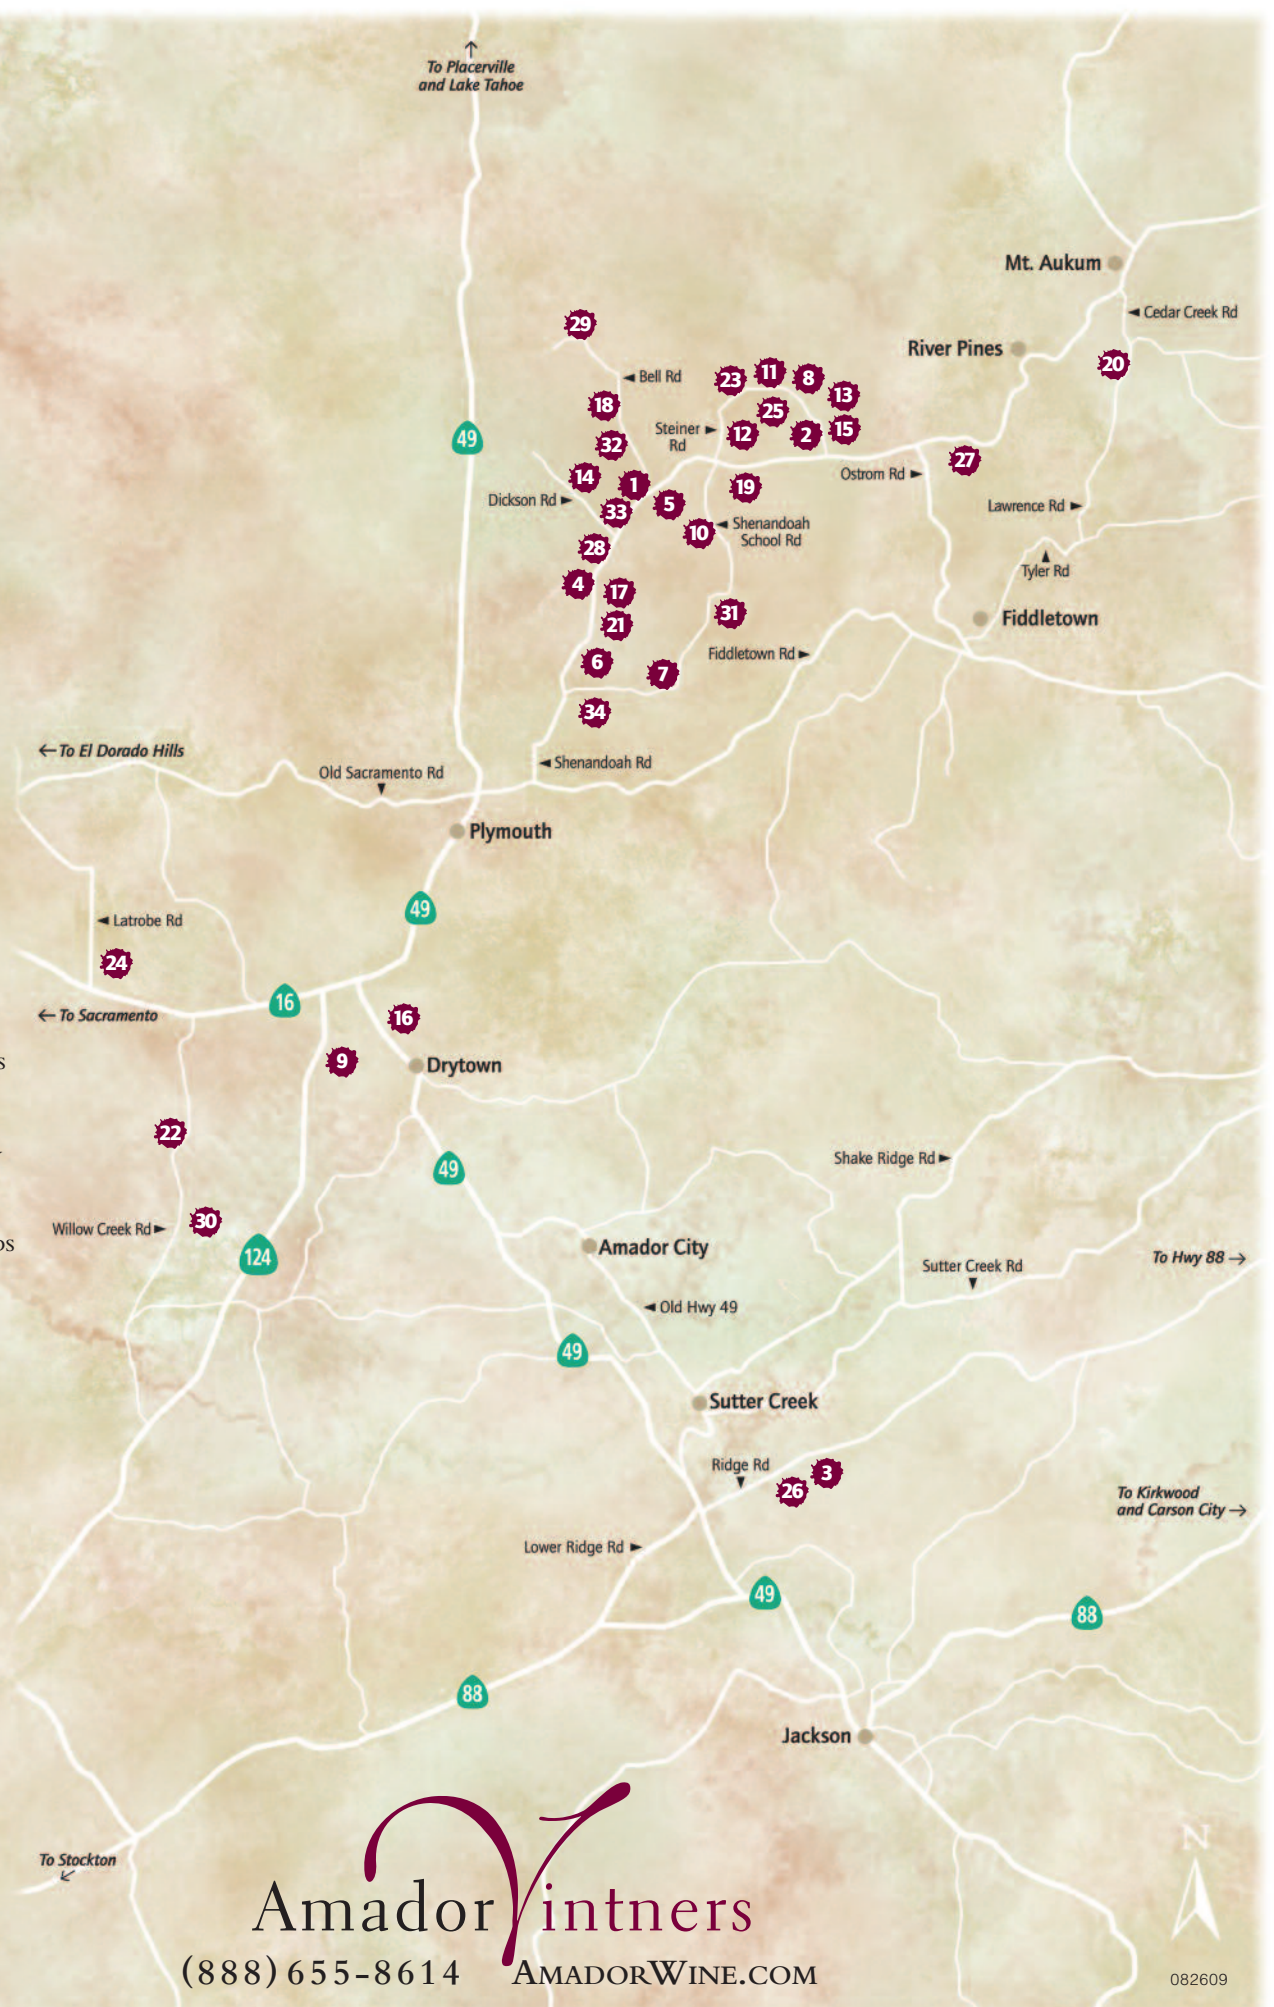

- 1 AMADOR CELLARS
- 2 AMADOR FOOTHILL WINERY
- 3 AVIO VINEYARDS
- 4 BANTAM CELLARS
- 5 BORJON WINERY
- 6 BRAY VINEYARDS
- 7 C. G. DI ARIE VINEYARD AND WINERY
- 8 CHARLES SPINETTA WINERY
- 9 CONVERGENCE VINEYARDS
- 10 COOPER VINEYARDS
- 11 DEEVER VINEYARDS
- 12 DILLIAN WINES
- 13 DOBRA ZEMLJA
- 14 DOMAINE DE LA TERRE ROUGE AND EASTON WINES
- 15 DRIVEN CELLARS
- 16 DRYTOWN CELLARS
- 17 JEFF RUNQUIST WINES
- 18 KARLY
- 19 KARMERE VINEYARDS AND WINERY
- 20 MORSE WINES / IL GIOIELLO WINERY
- 21 NINE GABLES
- 22 NUA DAIR VINEYARDS
- 23 RENWOOD WINERY
- 24 SERA FINA CELLARS
- 25 SHENANDOAH VINEYARDS
- 26 SIERRA RIDGE VINEYARDS AND WINERY
- 27 SOBON ESTATE
- 28 STONEHOUSE VINEYARDS AND WINERY
- 29 STORY
- 30 TANIS VINEYARDS
- 31 TERRA D'ORO/MONTEVINA
- 32 TKC VINEYARDS
- 33 VINO NOCETO
- 34 WILDEROTTER VINEYARD

Amador *W*intners

(888) 655-8614 AMADORWINE.COM